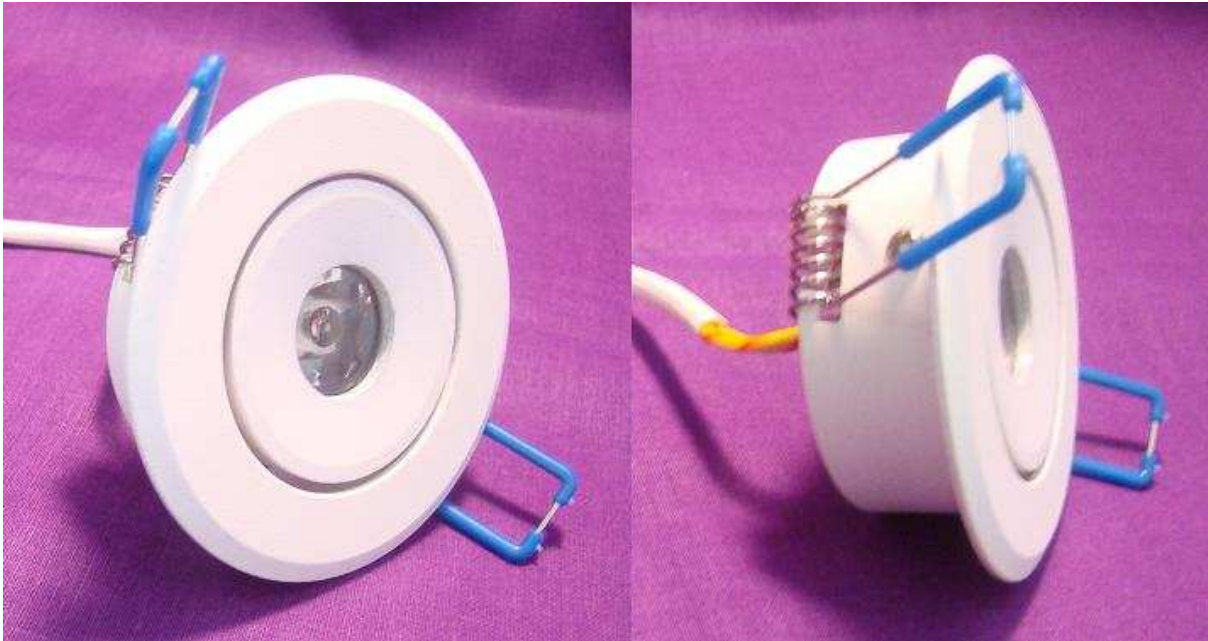

3W Spot light

Specification

- Led light type : 3W Spot light
- Mounting: recessed
- Dimensions: Outer – 52mm, Cutout – 40mm
- Color temperature of light : 6500K
- Color rendering index (cri): >75
- Power consumption: max. 3W
- System efficiency: >85%
- Operating Voltage 100V - 270V AC
- Lens clear / diffused
- No UV or IR light radiation
- Operation temperature : -10°C ~40°C
- Storage Temperature : -30°C ~60°C
- Options available in Cool white, Warm White and Neutral White
- High-performance isolated driver features over-voltage, over-current and short circuit protection

Applications

- Indoor Lighting
- Commercial Lighting
- Residential Lighting